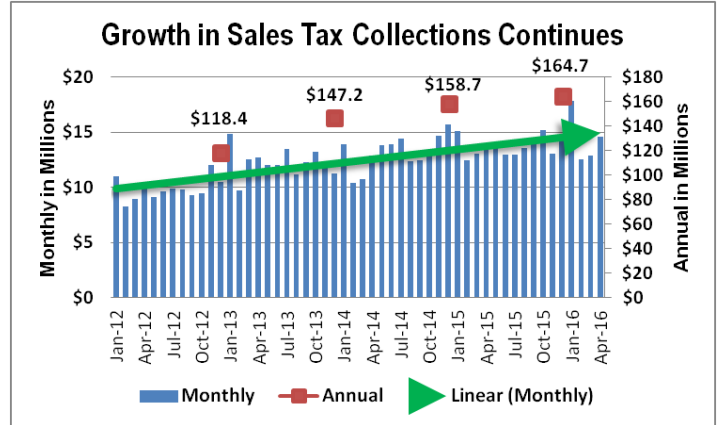

ECONOMIC UPDATE

Sources: Louisiana Workforce Commission and Bureau of Labor Statistics for employment, Louisiana FastLane for project application, Greater Baton Rouge Association of Realtor's