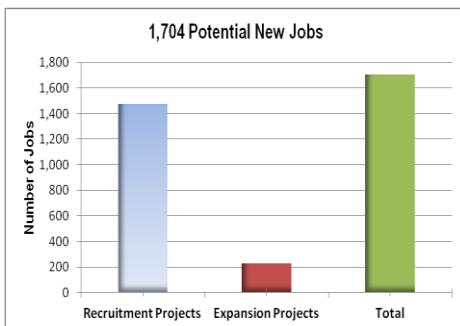

PROJECTS IN THE PIPELINE

For a list of available buildings and sites within the parish visit: [Buildings and Sites](#) or visit our home page at: <http://www.ascensionedc.com>