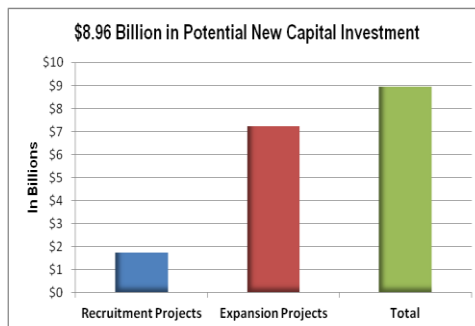

PROJECTS IN THE PIPELINE

For a list of available buildings and sites within the parish visit: [Buildings and Sites](#) or visit our home page at: <http://www.ascensionedc.com>