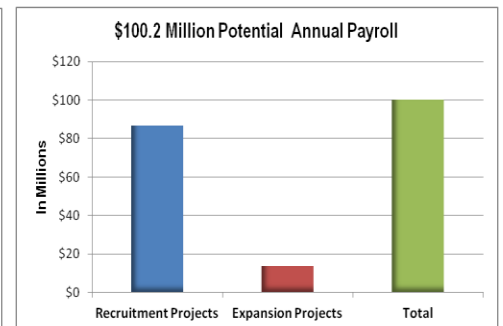

PROJECTS IN THE PIPELINE

For a list of available buildings and sites within the parish visit: [Buildings and Sites](#) or visit our home page at: <http://www.ascensionedc.com>