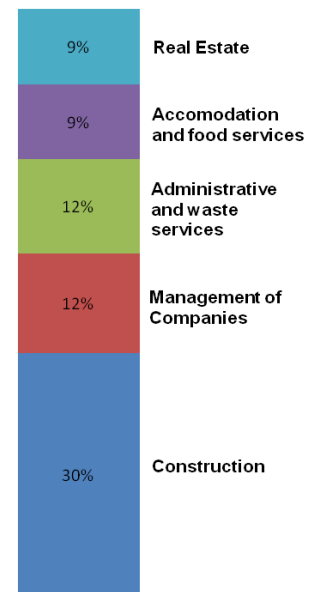

Top Employment Growth Sectors, 4th Qtr 2014 to 4th Qtr 2015

AEDC Board of Directors

Dwight Poirrier, Chairman
Don Hanna, Vice Chair
Dee LeJeune, Secretary/Treasurer

Kirk Boudreaux
Butch Browning
Bill Dawson
Douglas Diez

Stevie Graugnard
Benny Johnson
Roger Keese

what's new in Ascension is our new quarterly newsletter. If you would like to be added to our mailing list, please send an email to: mtailon@ascensionedc.com.