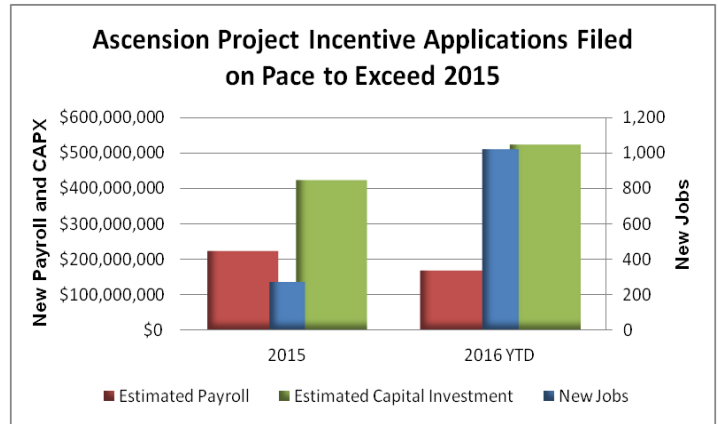

ECONOMIC UPDATE

Sources: Louisiana Workforce Commission and Bureau of Labor Statistics for employment, Louisiana FastLane for project application, Greater Baton Rouge Association of Realtor's